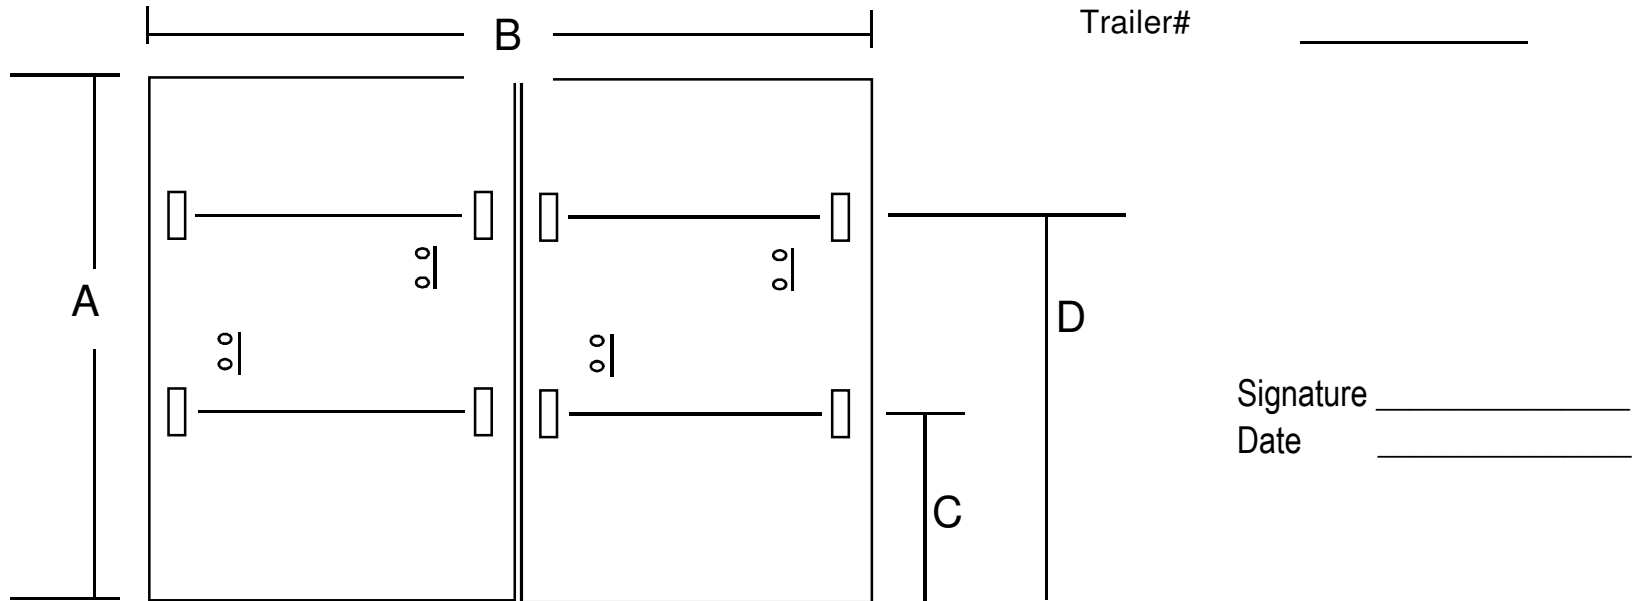

ITW Skinny Bun, PolarFlex (Custom Insulated Bulk Heads) Sizing Guide

Inside Truck/Trailer Dimensions:

Dimension **A** Truck / Trailer Dimension From Floor to Ceiling _____ H

Dimension **B** Truck / Trailer Dimension From Side Wall to Side Wall _____ W

Where Applicable

Dimension **C** Truck / Trailer Dimension From Floor to Center of First Logistic Track _____ H

Dimension **D** Truck / Trailer Dimension From Floor to Center of Second Logistic Track _____ H

Measure inside Height & Width at 10-15' intervals, Use greatest dimensions! All Dimensions To Be Within 1/8 Of An Inch

ITW Insulated Products 200 Lukken Industrial Dr., LaGrange GA 30241 1-800-233-6180